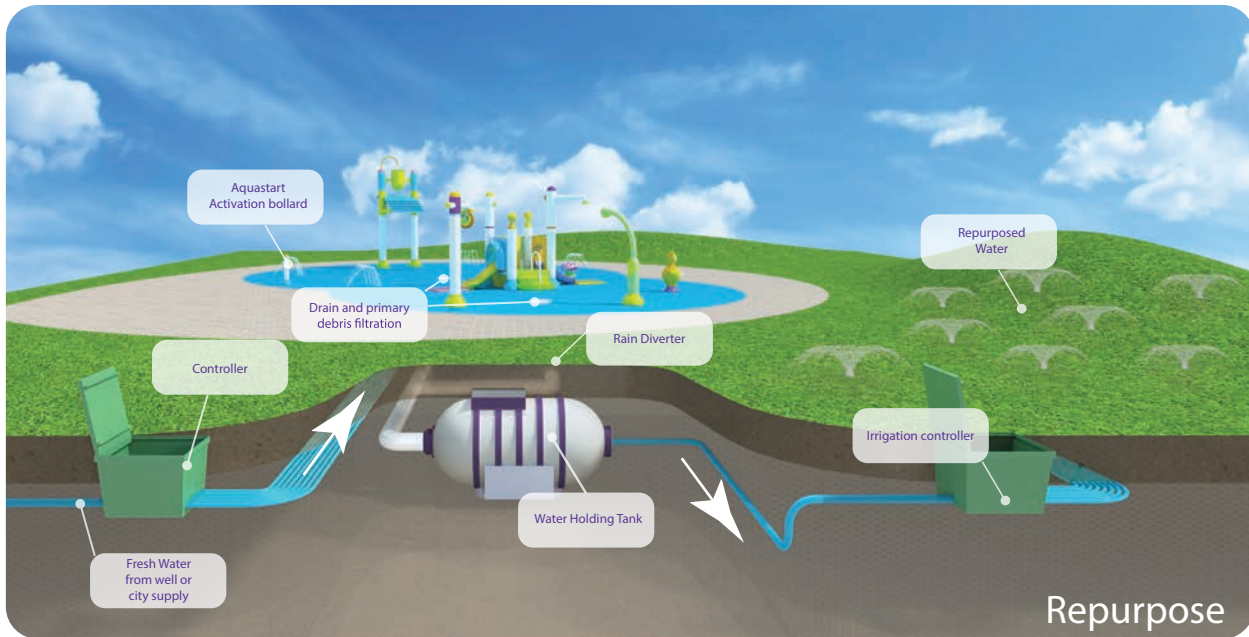

aqualab

A child's laboratory of interactive water experimentation.

ճԳՆՈՒՄ

Christmas themed water features for a festive water playground.

aquatòts

Child size play features add life to your water play facility.

automation

Everything you need to put on an exciting water show!

aquadeks

Climb and slide water play structures of all sizes and themes.

aquadek

C1210-CR-3S

aquadek

C610-CIRCUS-3S