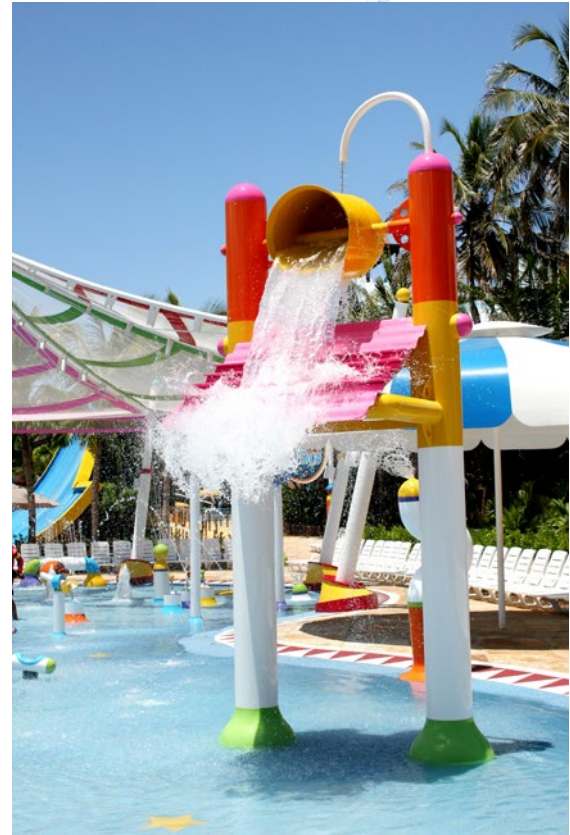

aqualab

A child's laboratory of interactive water experimentation.

ճԳՆՈՒՄ

Christmas themed water features for a festive water playground.

aquatòts

Child size play features add life to your water play facility.

automation

Everything you need to put on an exciting water show!

aquadeks

Climb and slide water play structures of all sizes and themes.

aquadek

C1210-CR-3S

aquadek

C610-CIRCUS-3S