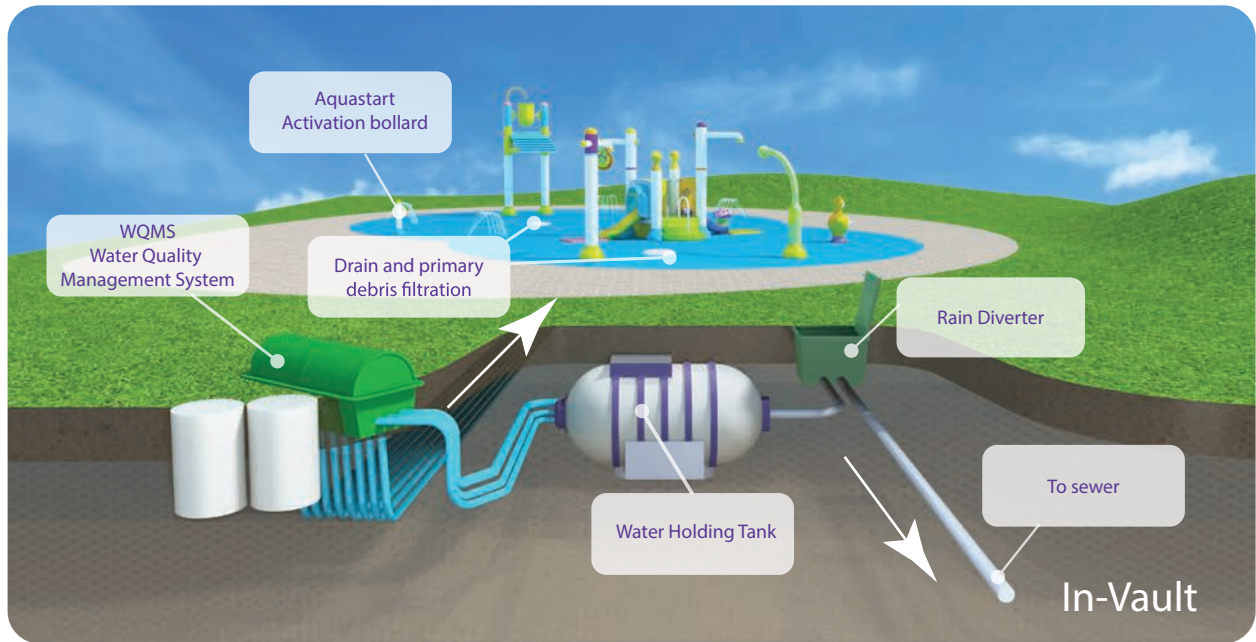

aqualab

A child's laboratory of interactive water experimentation.

ճԳՆՈՒՄ

Christmas themed water features for a festive water playground.

aquatòts

Child size play features add life to your water play facility.

automation

Everything you need to put on an exciting water show!

aquadeks

Climb and slide water play structures of all sizes and themes.

aquadek

C1210-CR-3S

aquadek

C610-CIRCUS-3S