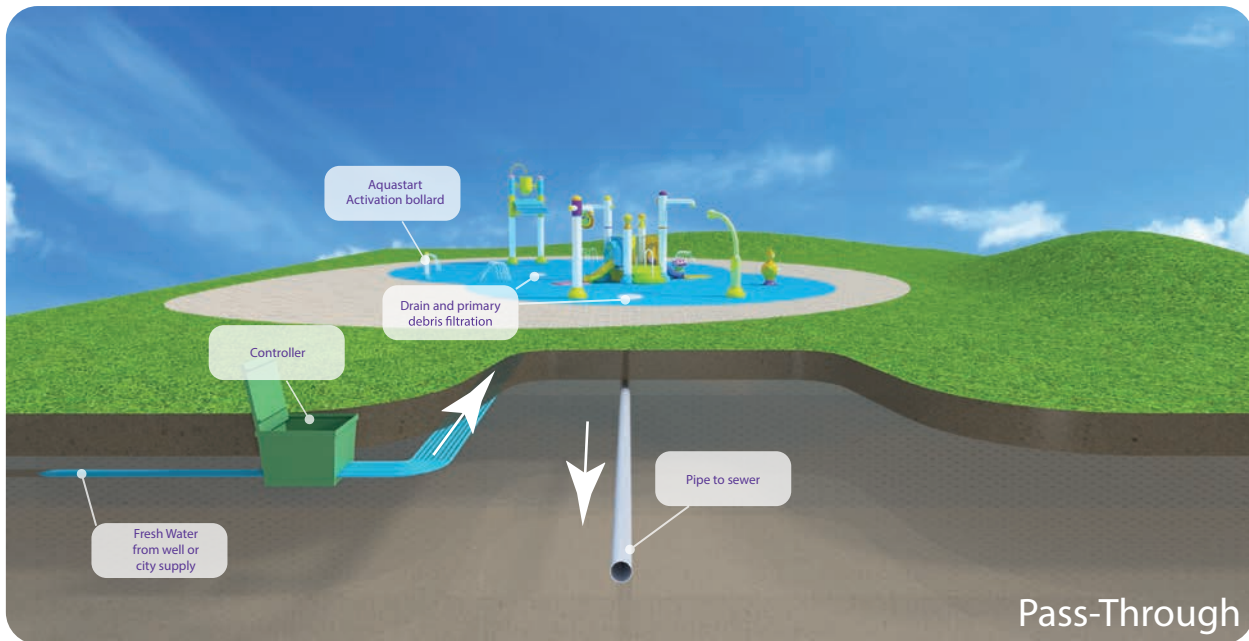

aqualab

A child's laboratory of interactive water experimentation.

ճԳՆՈՒՄ

Christmas themed water features for a festive water playground.

aquatòts

Child size play features add life to your water play facility.

ακουαμóτιβς

Add zoom to your facility with water play vehicles.

aquaspeed

For the little ones that like to go fast.

aqunfire

A collection of fire hall inspired water toys

aquadolce

A collection inspired by sweets, candy, and ice cream.

automation

Everything you need to put on an exciting water show!

aquadeks

Climb and slide water play structures of all sizes and themes.

aquadek

C1210-CR-3S

aquadek

C610-CIRCUS-3S