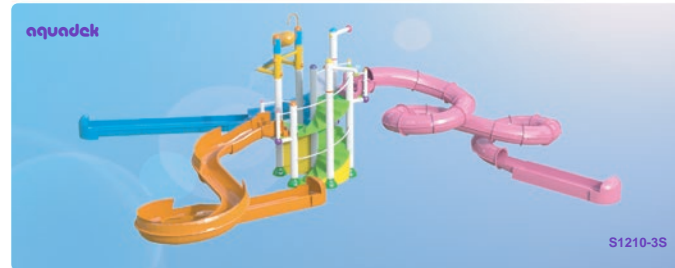

automation

Everything you need to put on an exciting water show!

aquadeks

Climb and slide water play structures of all sizes and themes.

aquadek

C1210-CR-3S

aquadek

C610-CIRCUS-3S